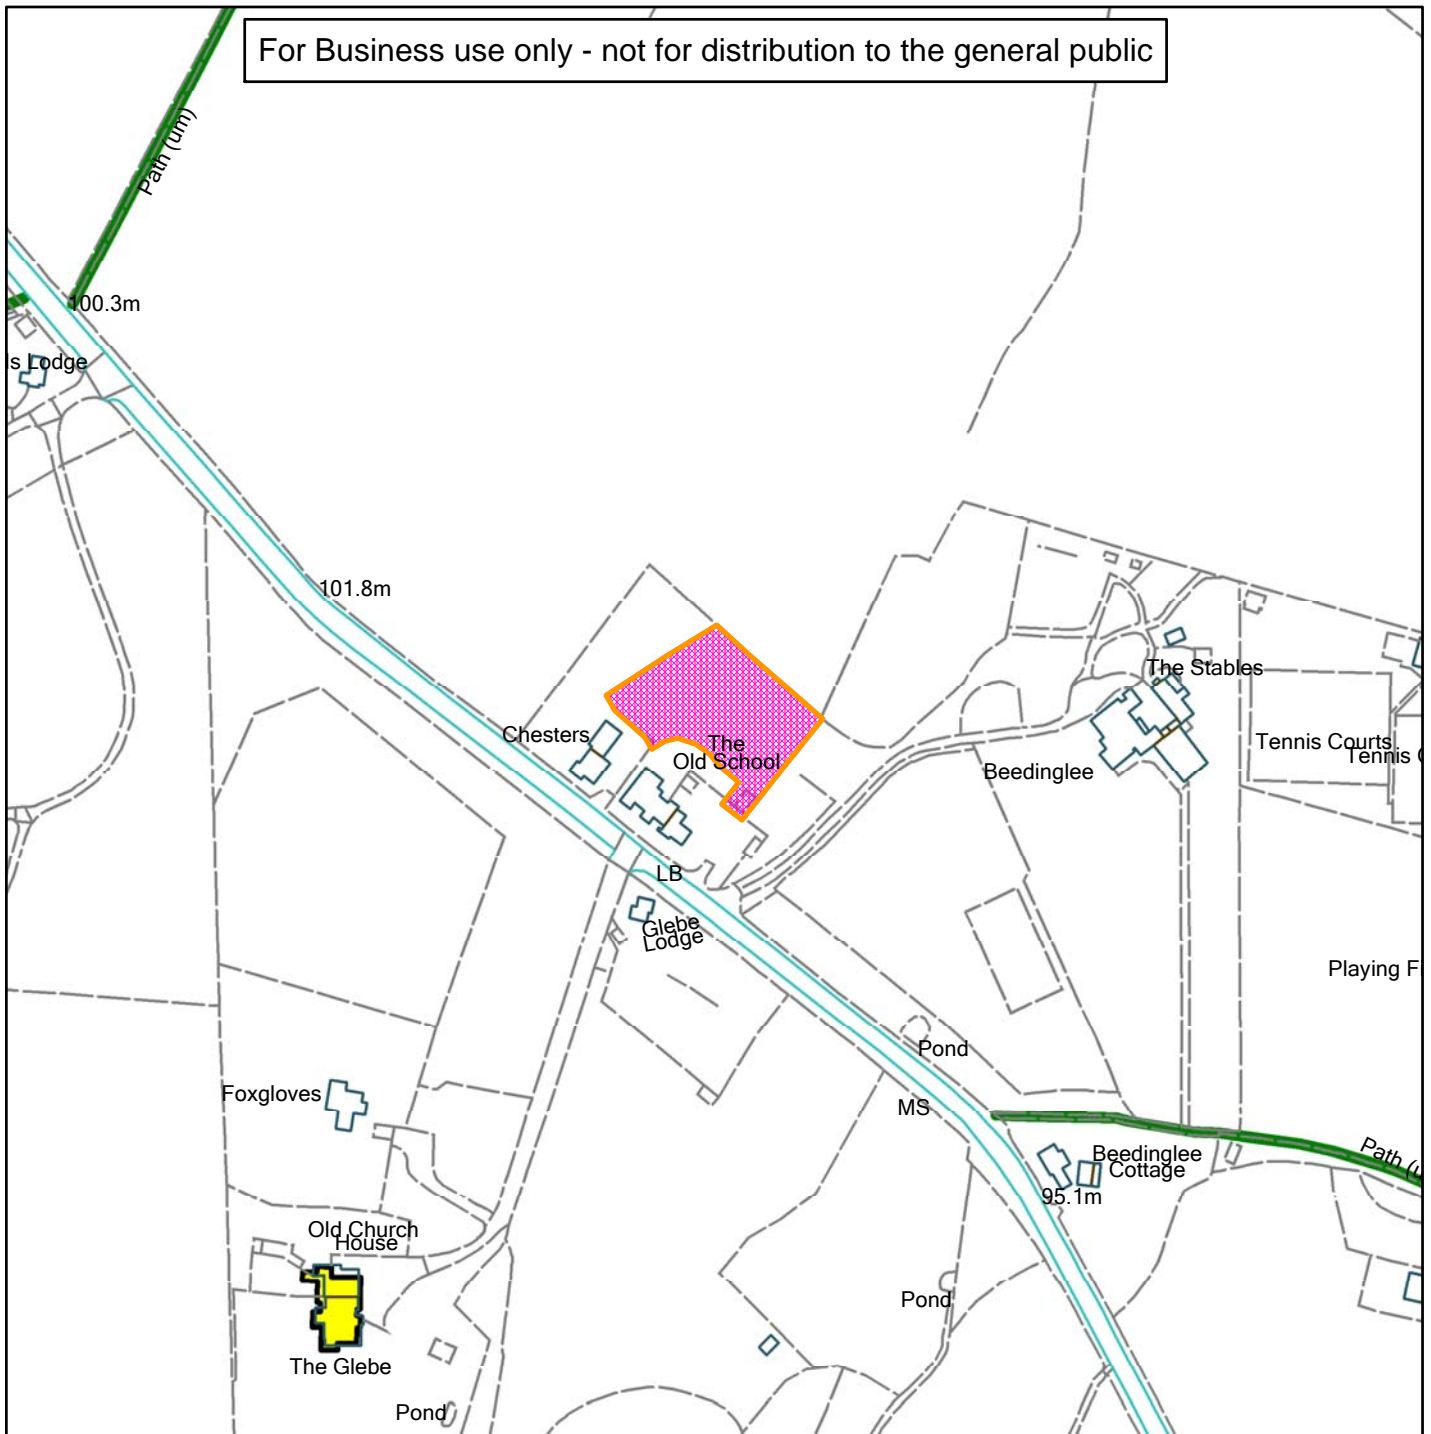

The Old School

For Business use only - not for distribution to the general public

Scale: 1:2,500

Reproduced from the Ordnance Survey map with permission of the Controller of Her Majesty's Stationery Office © Crown Copyright 2012.

Unauthorised reproduction infringes Crown Copyright and may lead to prosecution or civil proceedings.

Organisation	Horsham District Council
Department	
Comments	
Date	20/07/2017
MSA Number	100023865